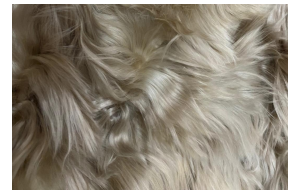

ALPACA

Complete Color Palette

Chalk

Serai

Alabaster

Travertine

Amber

Jet

ALCP092.1A

Colours may differ slightly from actual product. Refer to a physical sample for true colour representation before ordering